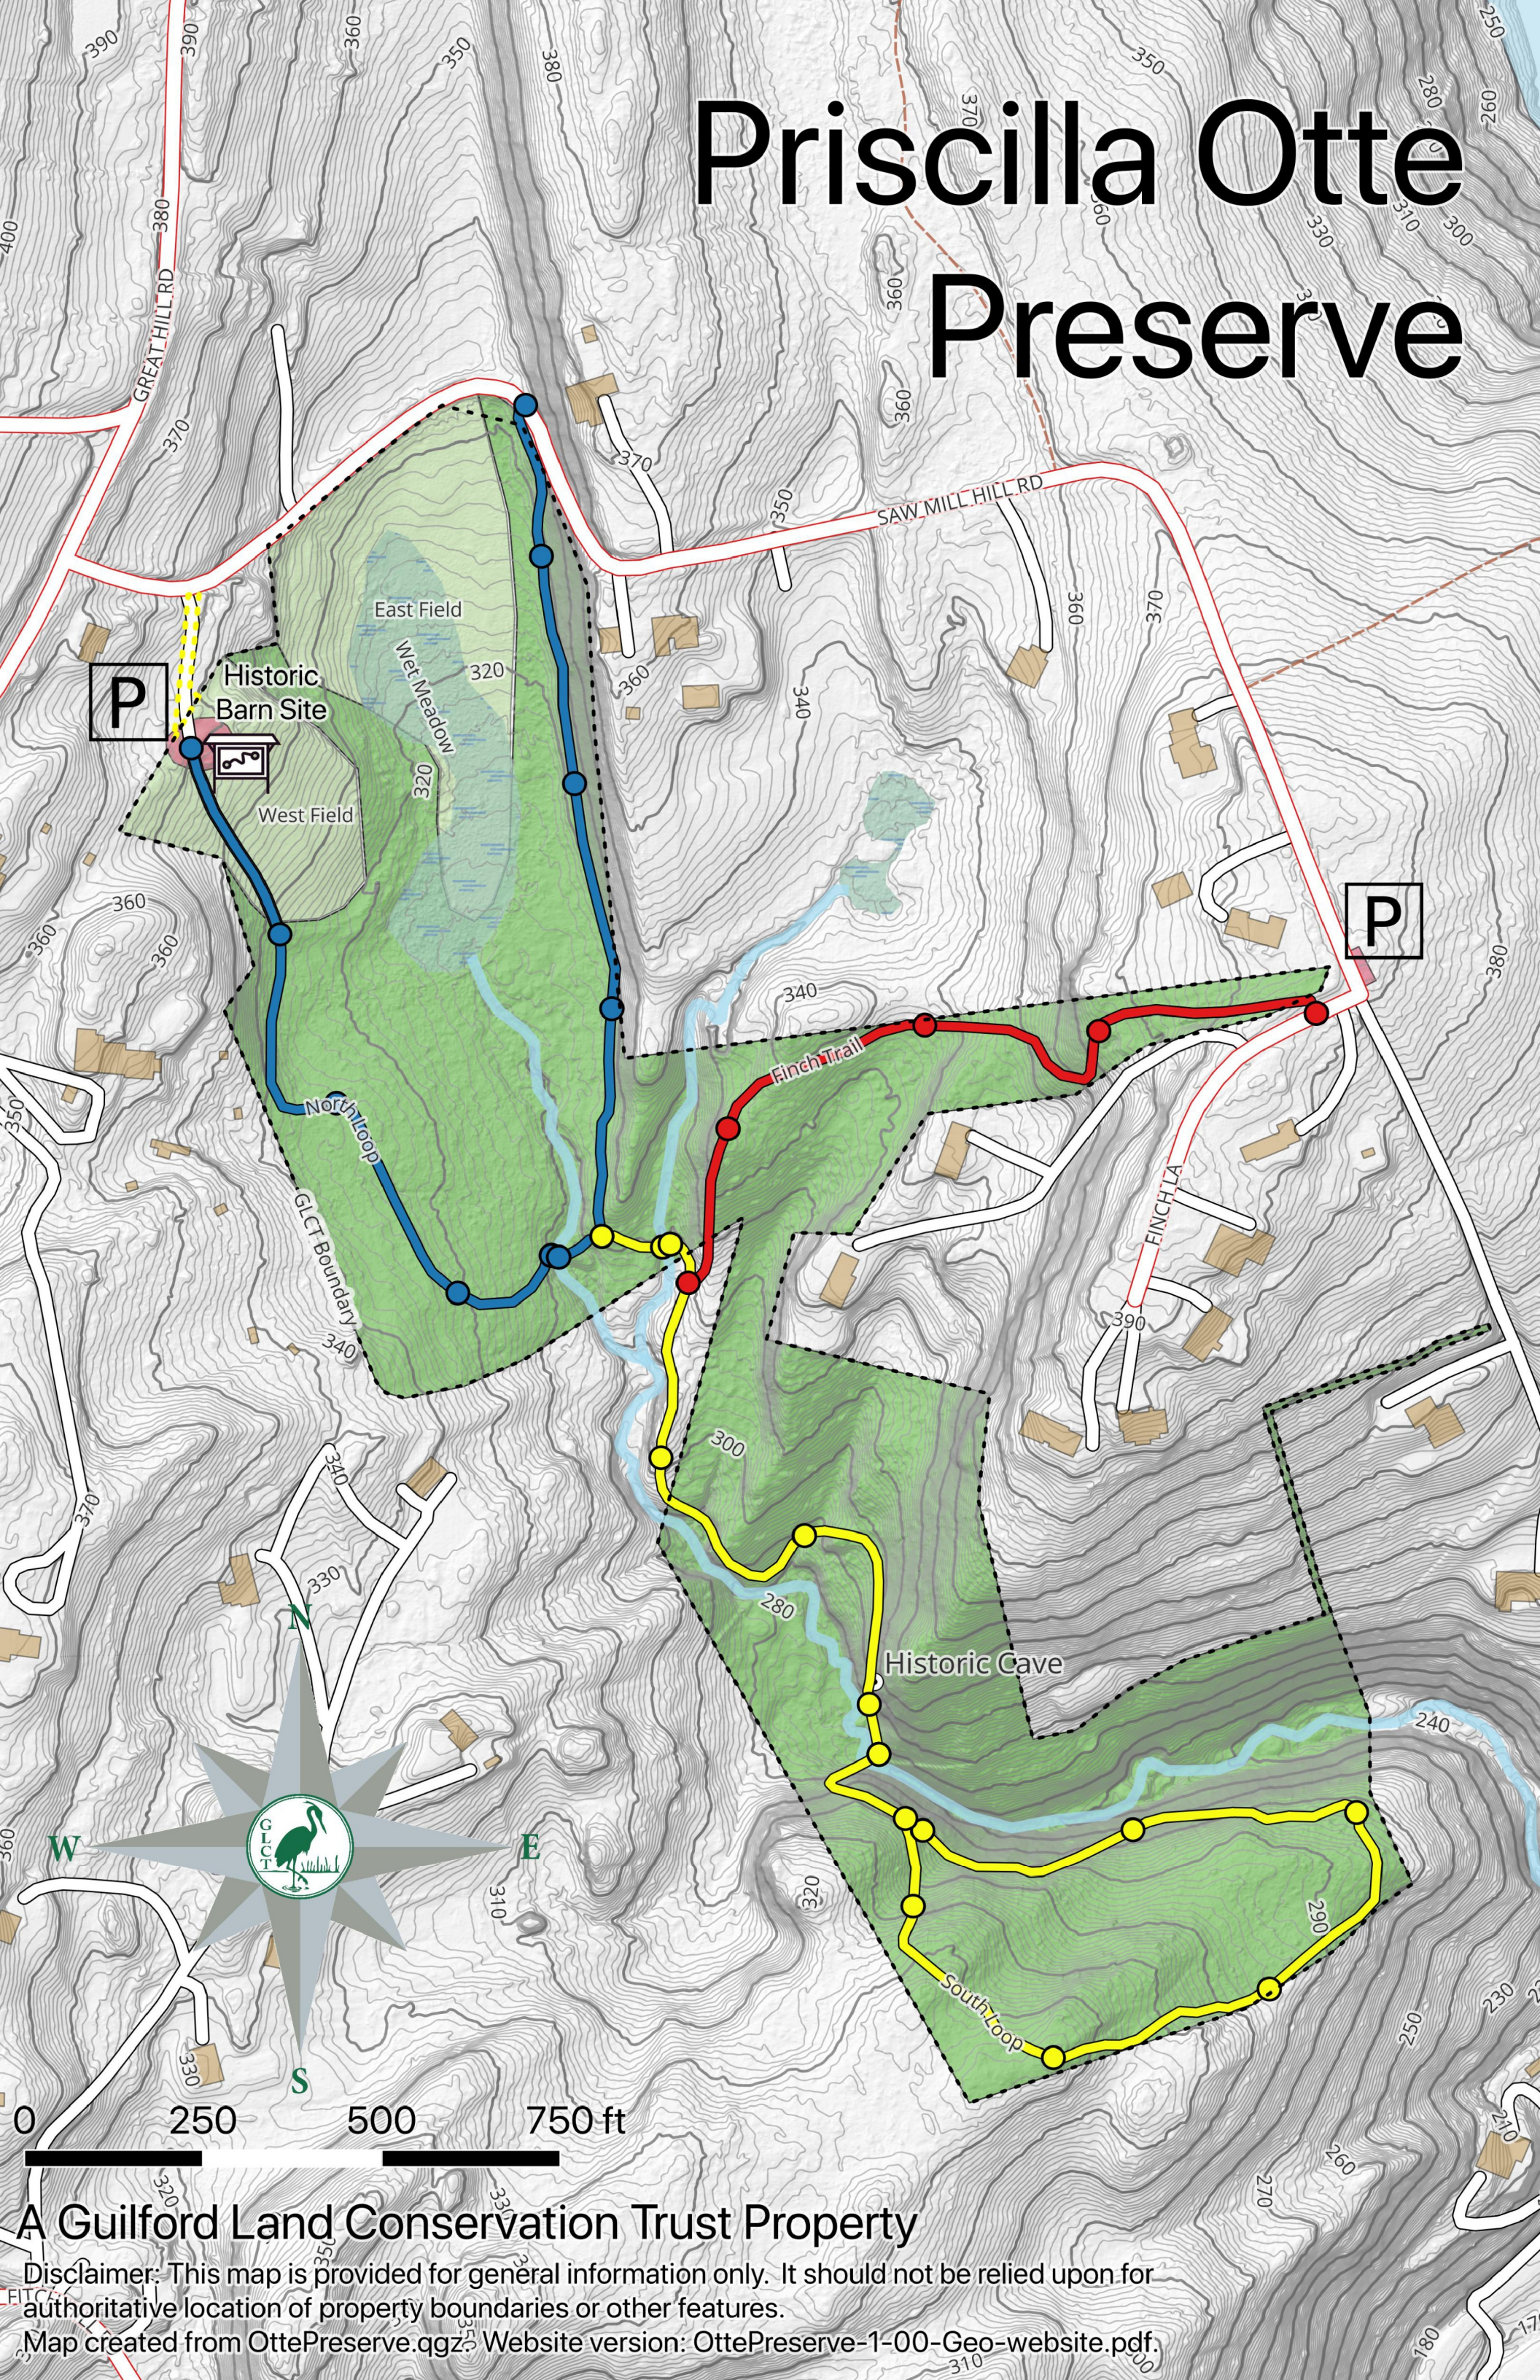

Priscilla Otte Preserve

P

Historic Barn Site

West Field

East Field

Wet Meadow

North Loop

GLCT Boundary

Finch Trail

FINCH LIA

Historic Cave

South Loop

P

0 250 500 750 ft

A Guilford Land Conservation Trust Property

Disclaimer: This map is provided for general information only. It should not be relied upon for authoritative location of property boundaries or other features.

Map created from OttePreserve.qgz Website version: OttePreserve-1-00-Geo-website.pdf.