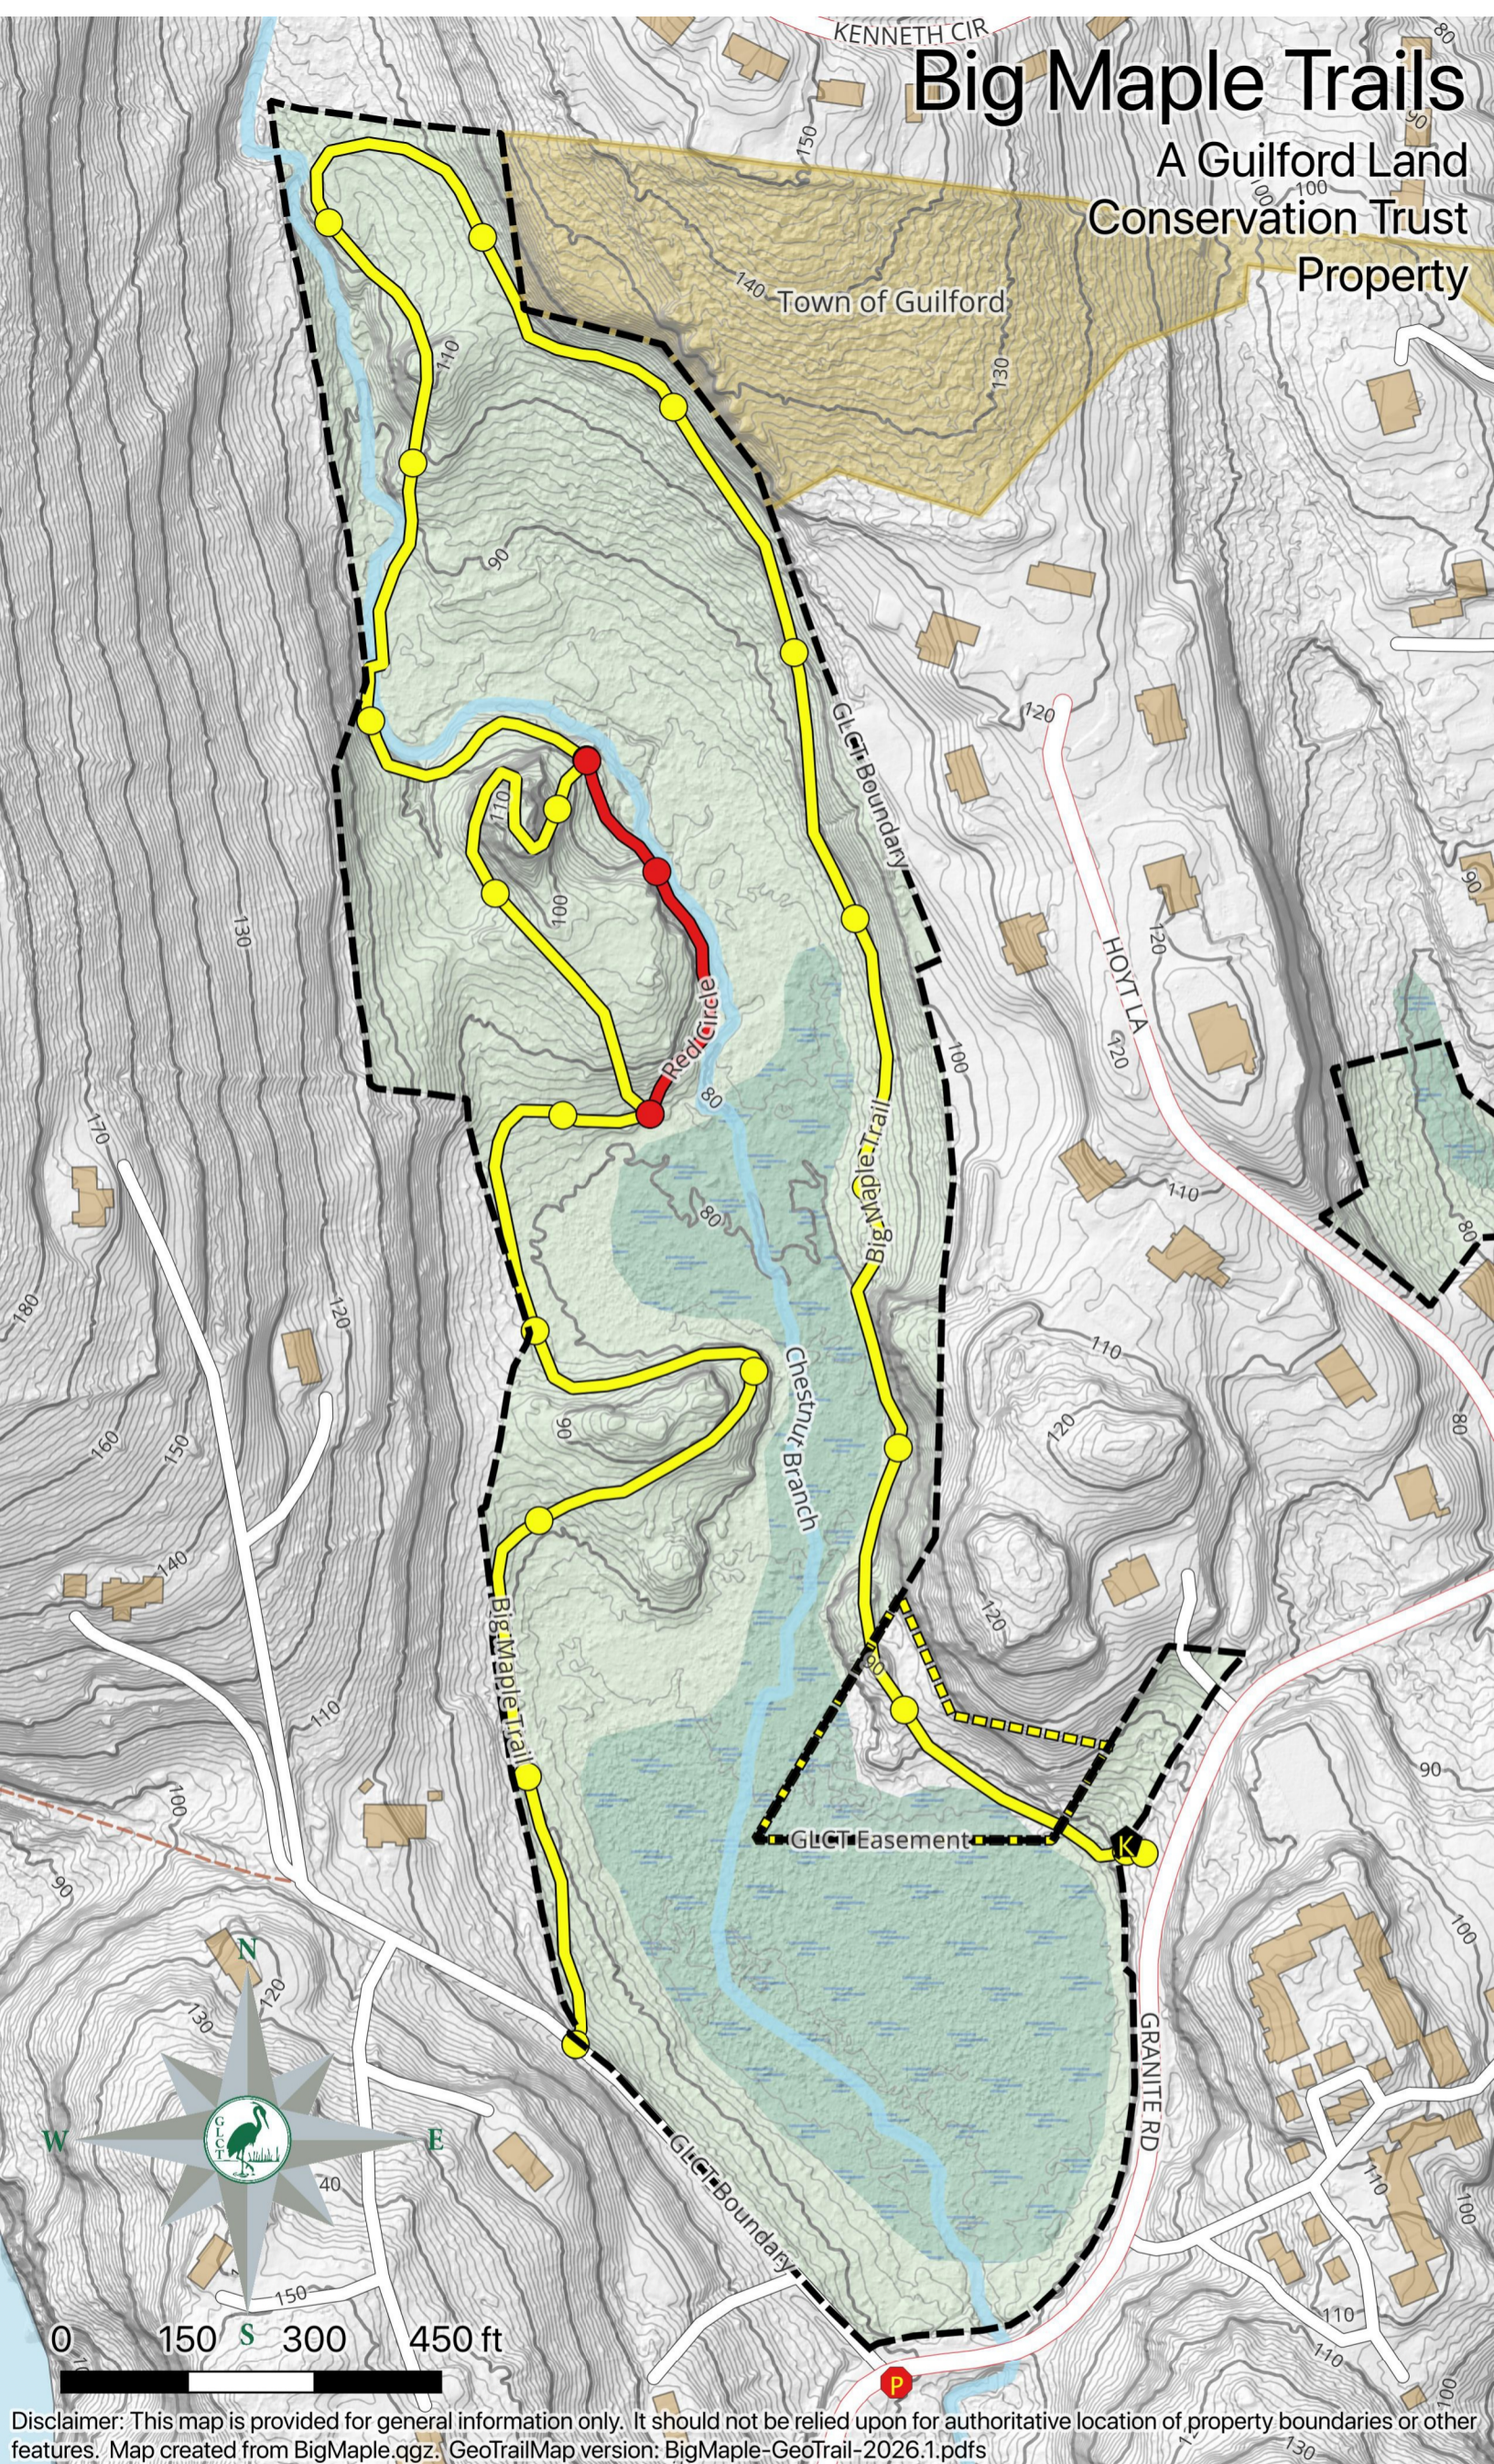

# Big Maple Trails

A Guilford Land Conservation Trust Property

Disclaimer: This map is provided for general information only. It should not be relied upon for authoritative location of property boundaries or other features. Map created from BigMaple.qgz. GeoTrailMap version: BigMaple-GeoTrail-2026.1.pdfs