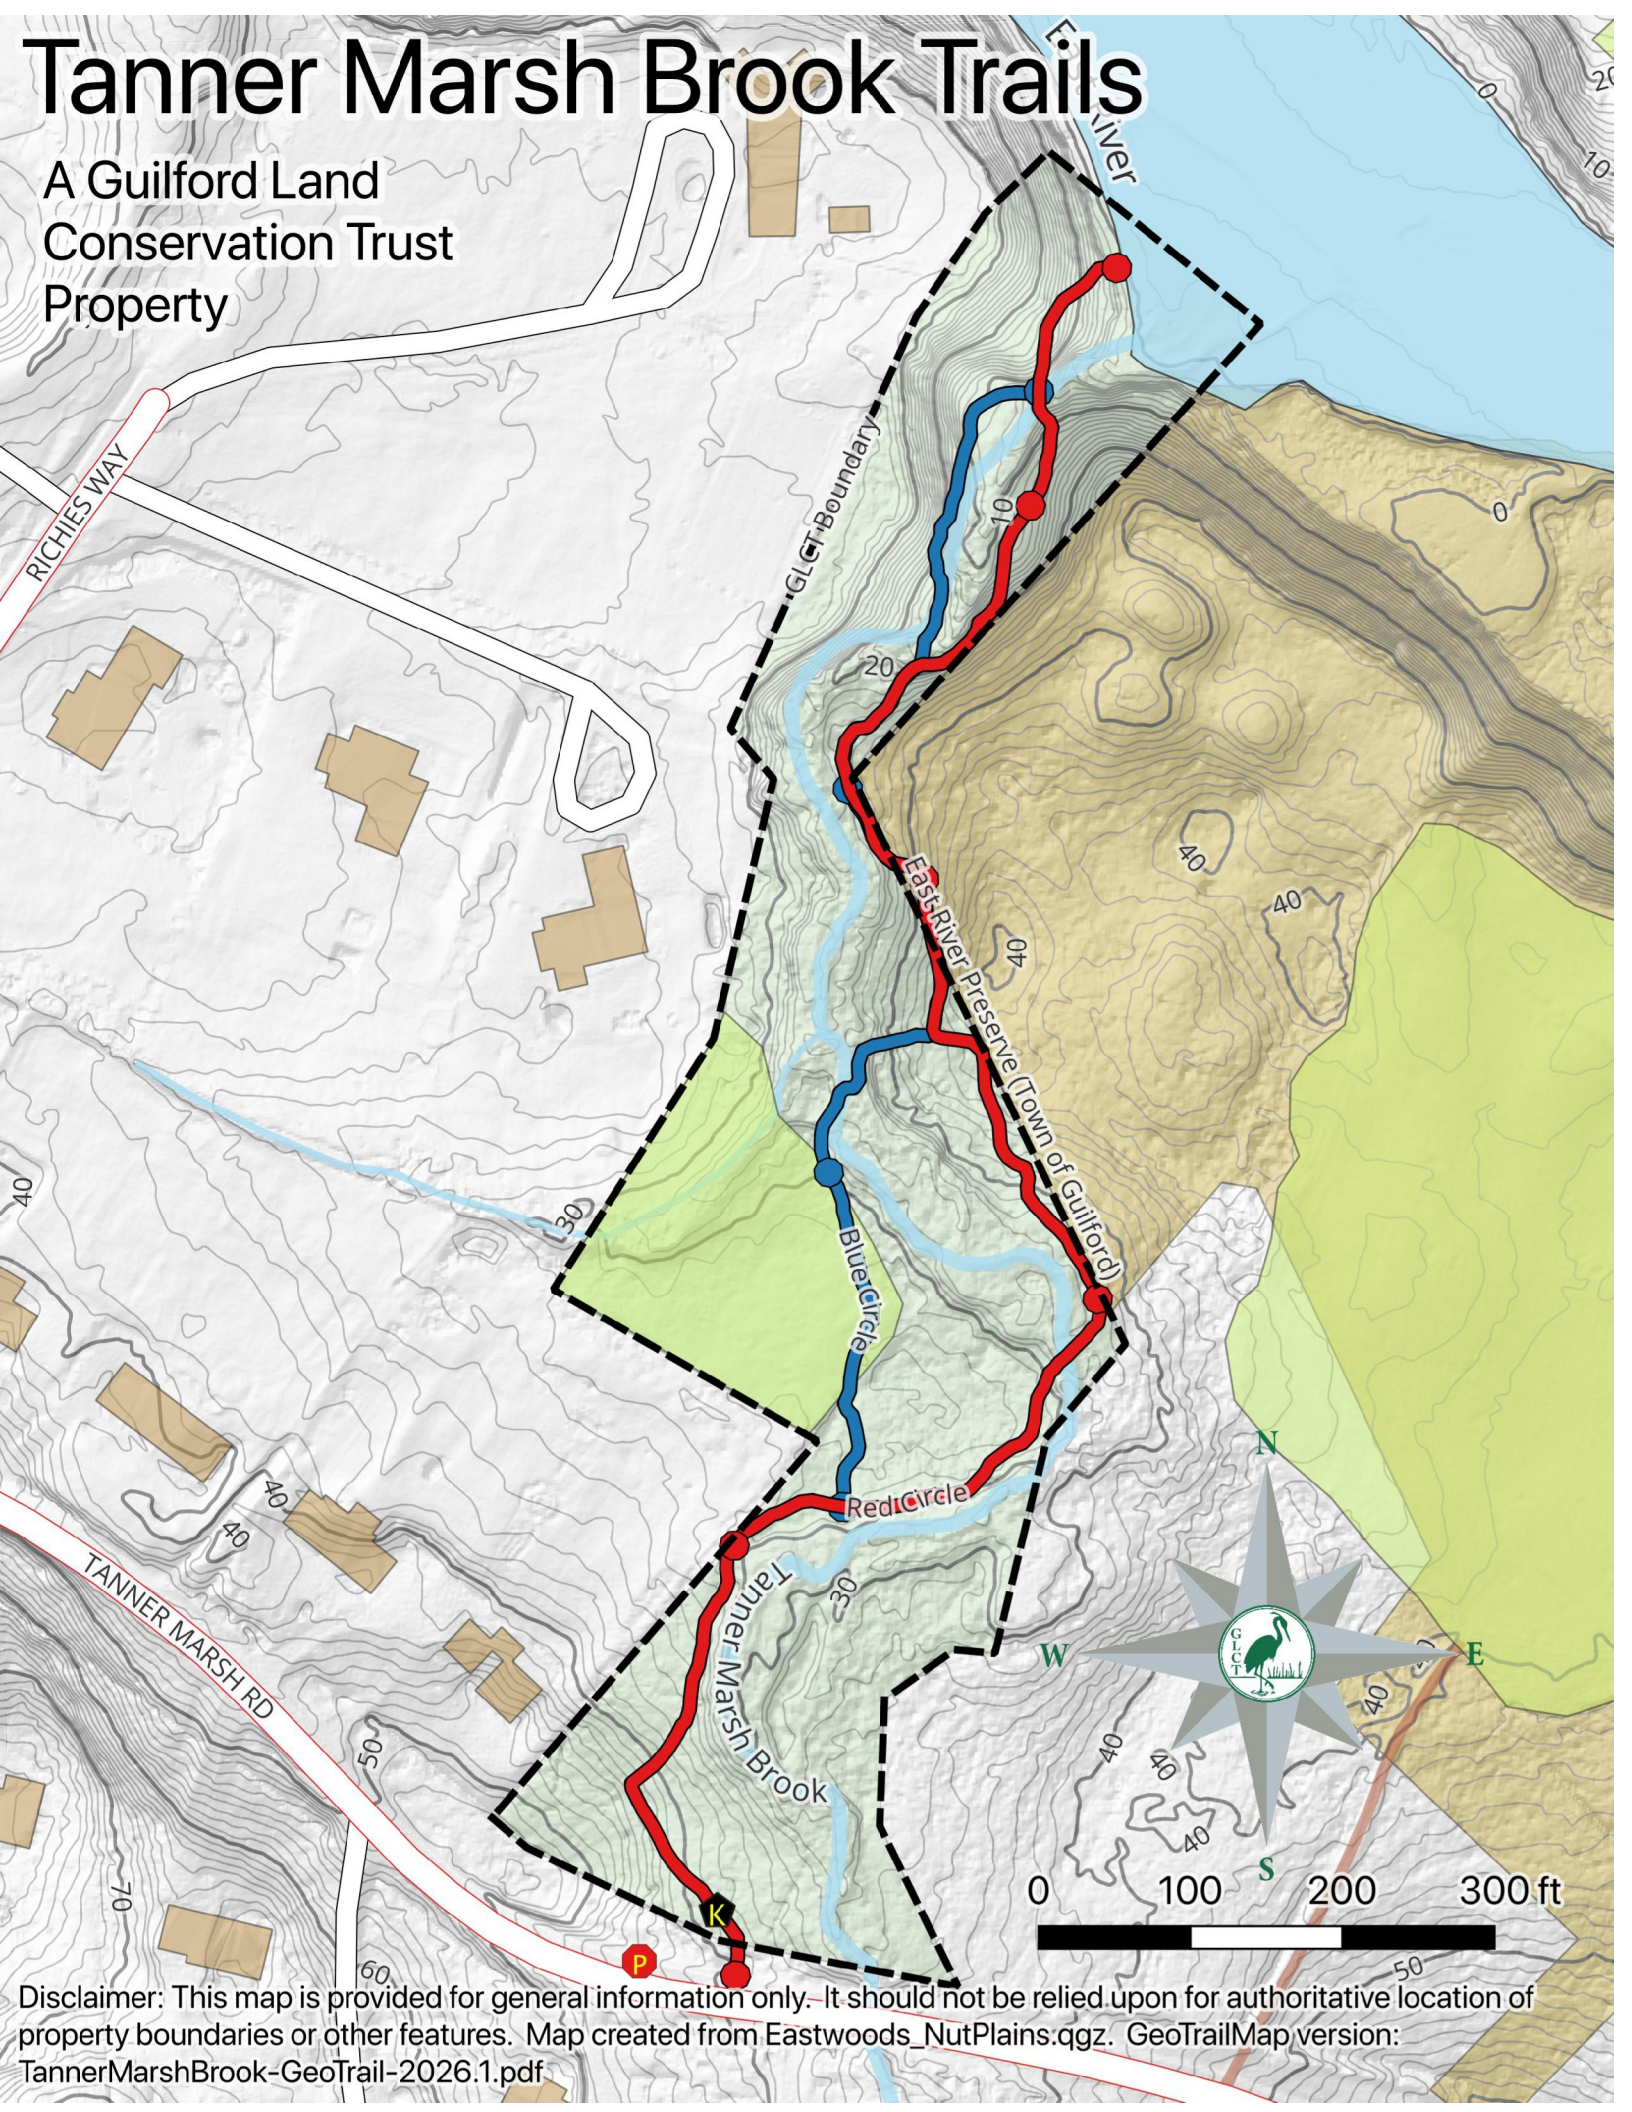

# Tanner Marsh Brook Trails

A Guilford Land Conservation Trust Property

Disclaimer: This map is provided for general information only. It should not be relied upon for authoritative location of property boundaries or other features. Map created from Eastwoods\_NutPlains.qgz. GeoTrailMap version: TannerMarshBrook-GeoTrail-2026.1.pdf