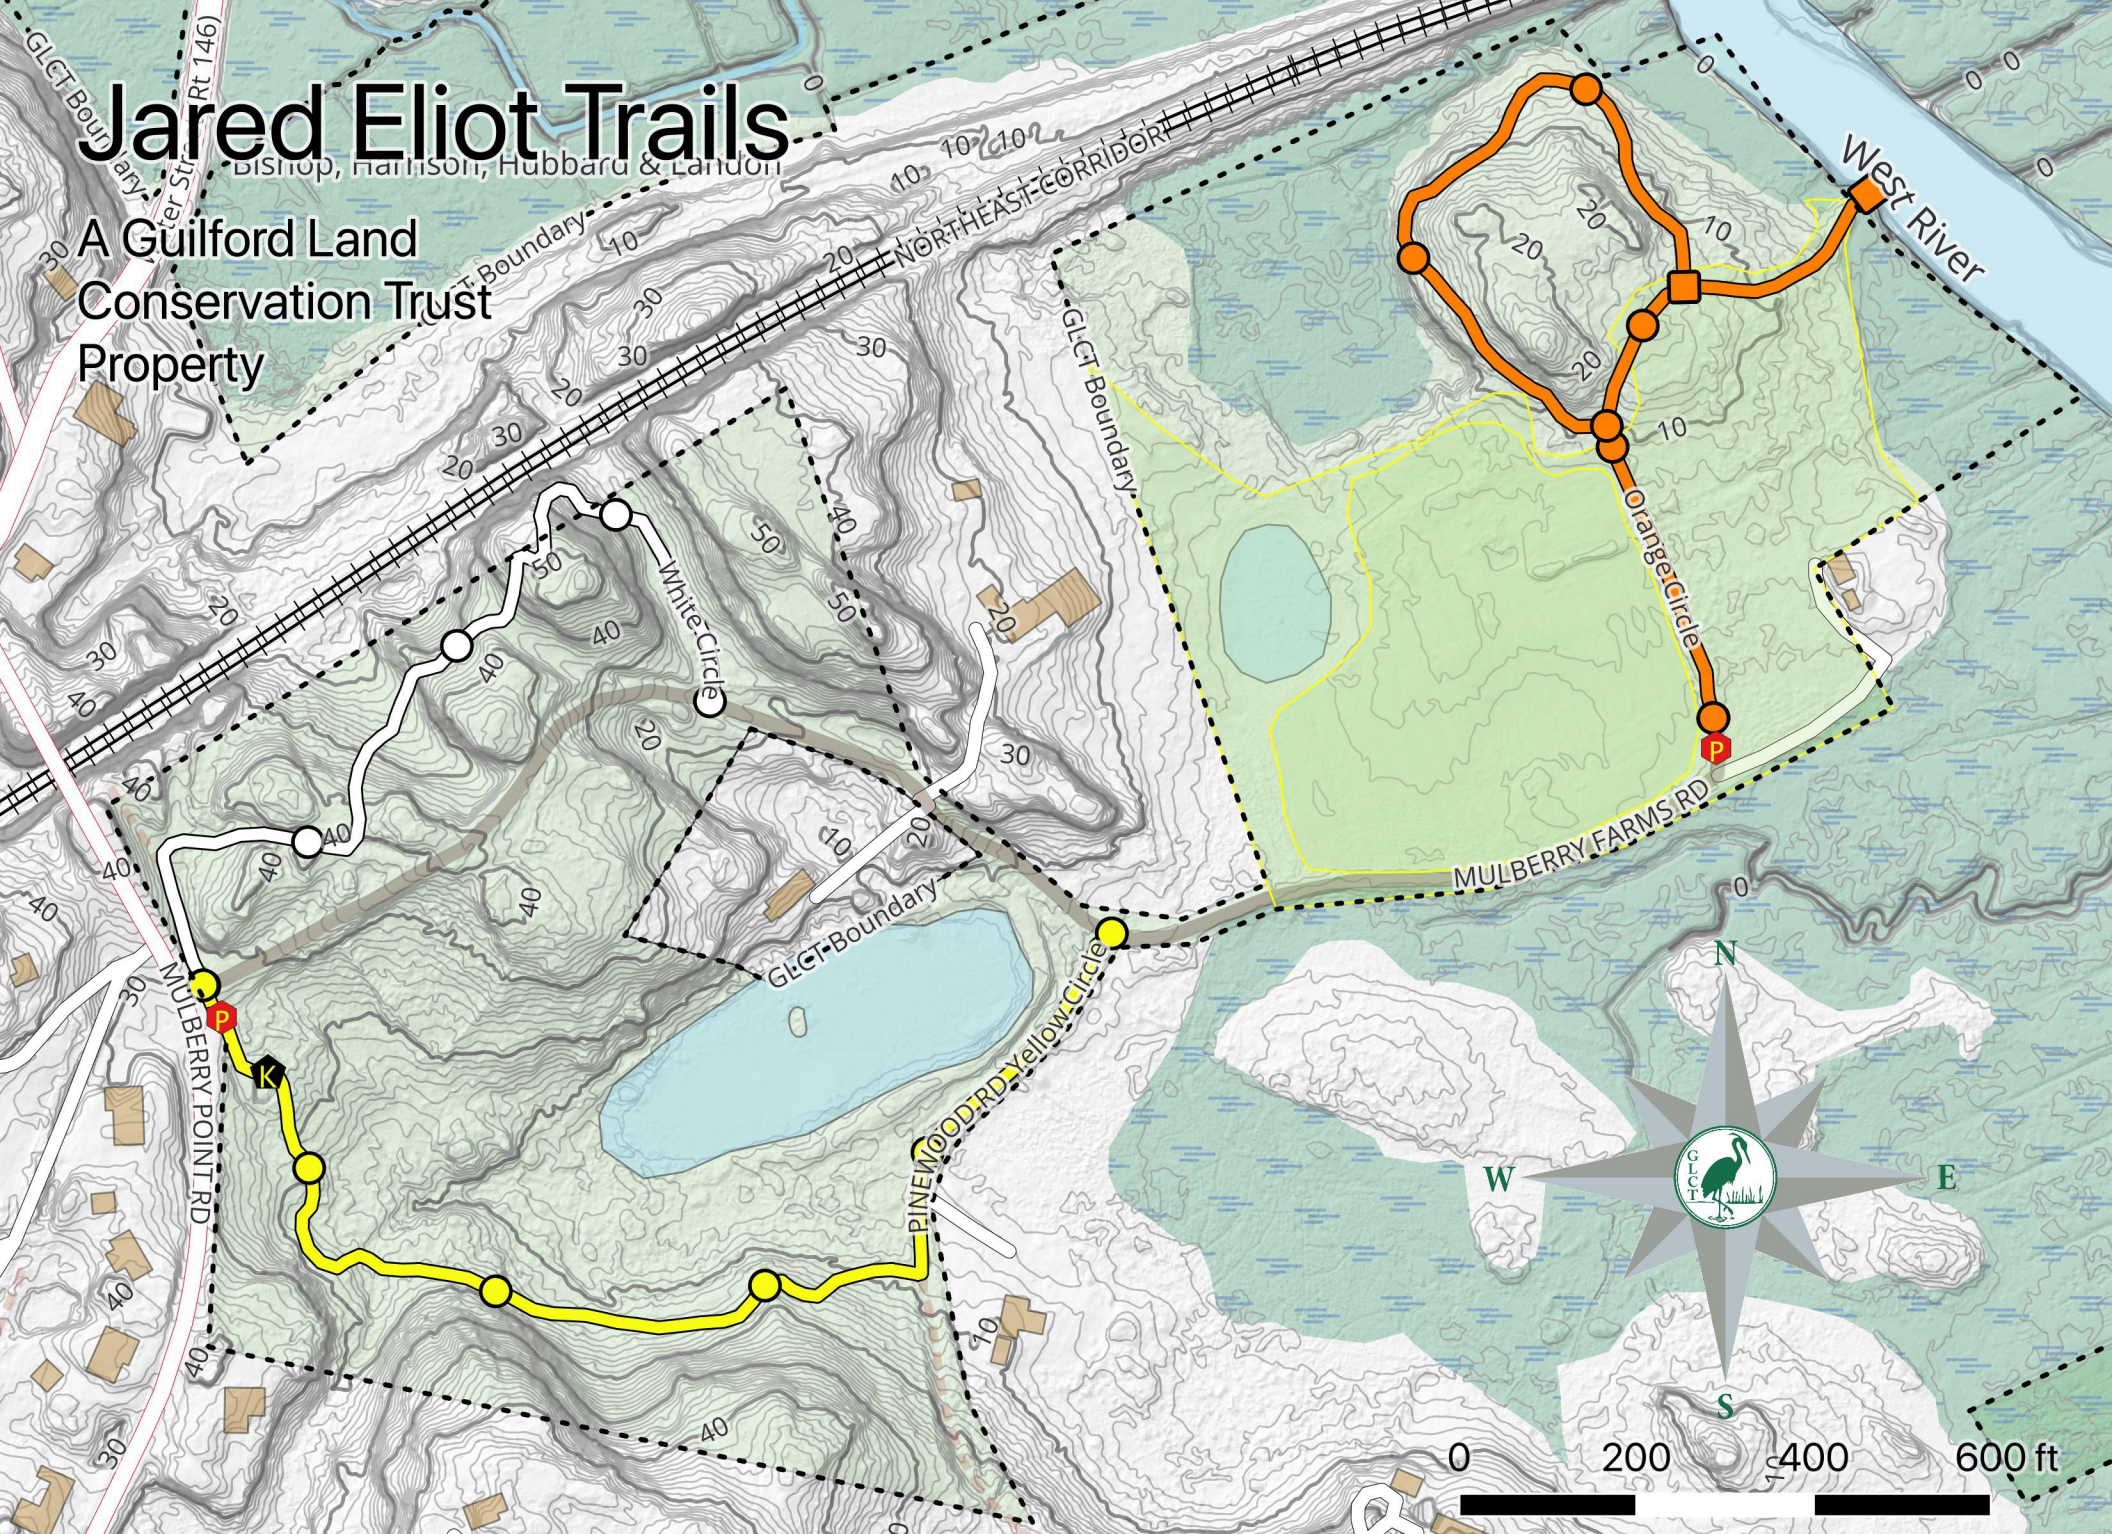

# Jared Eliot Trails

A Guilford Land Conservation Trust Property

Disclaimer: This map is provided for general information only. It should not be relied upon for authoritative location of property boundaries or other features. Map created from LongCove.qgz. GeoTrailMap version: JaredEliot-GeoTrail-2026.1.pdf