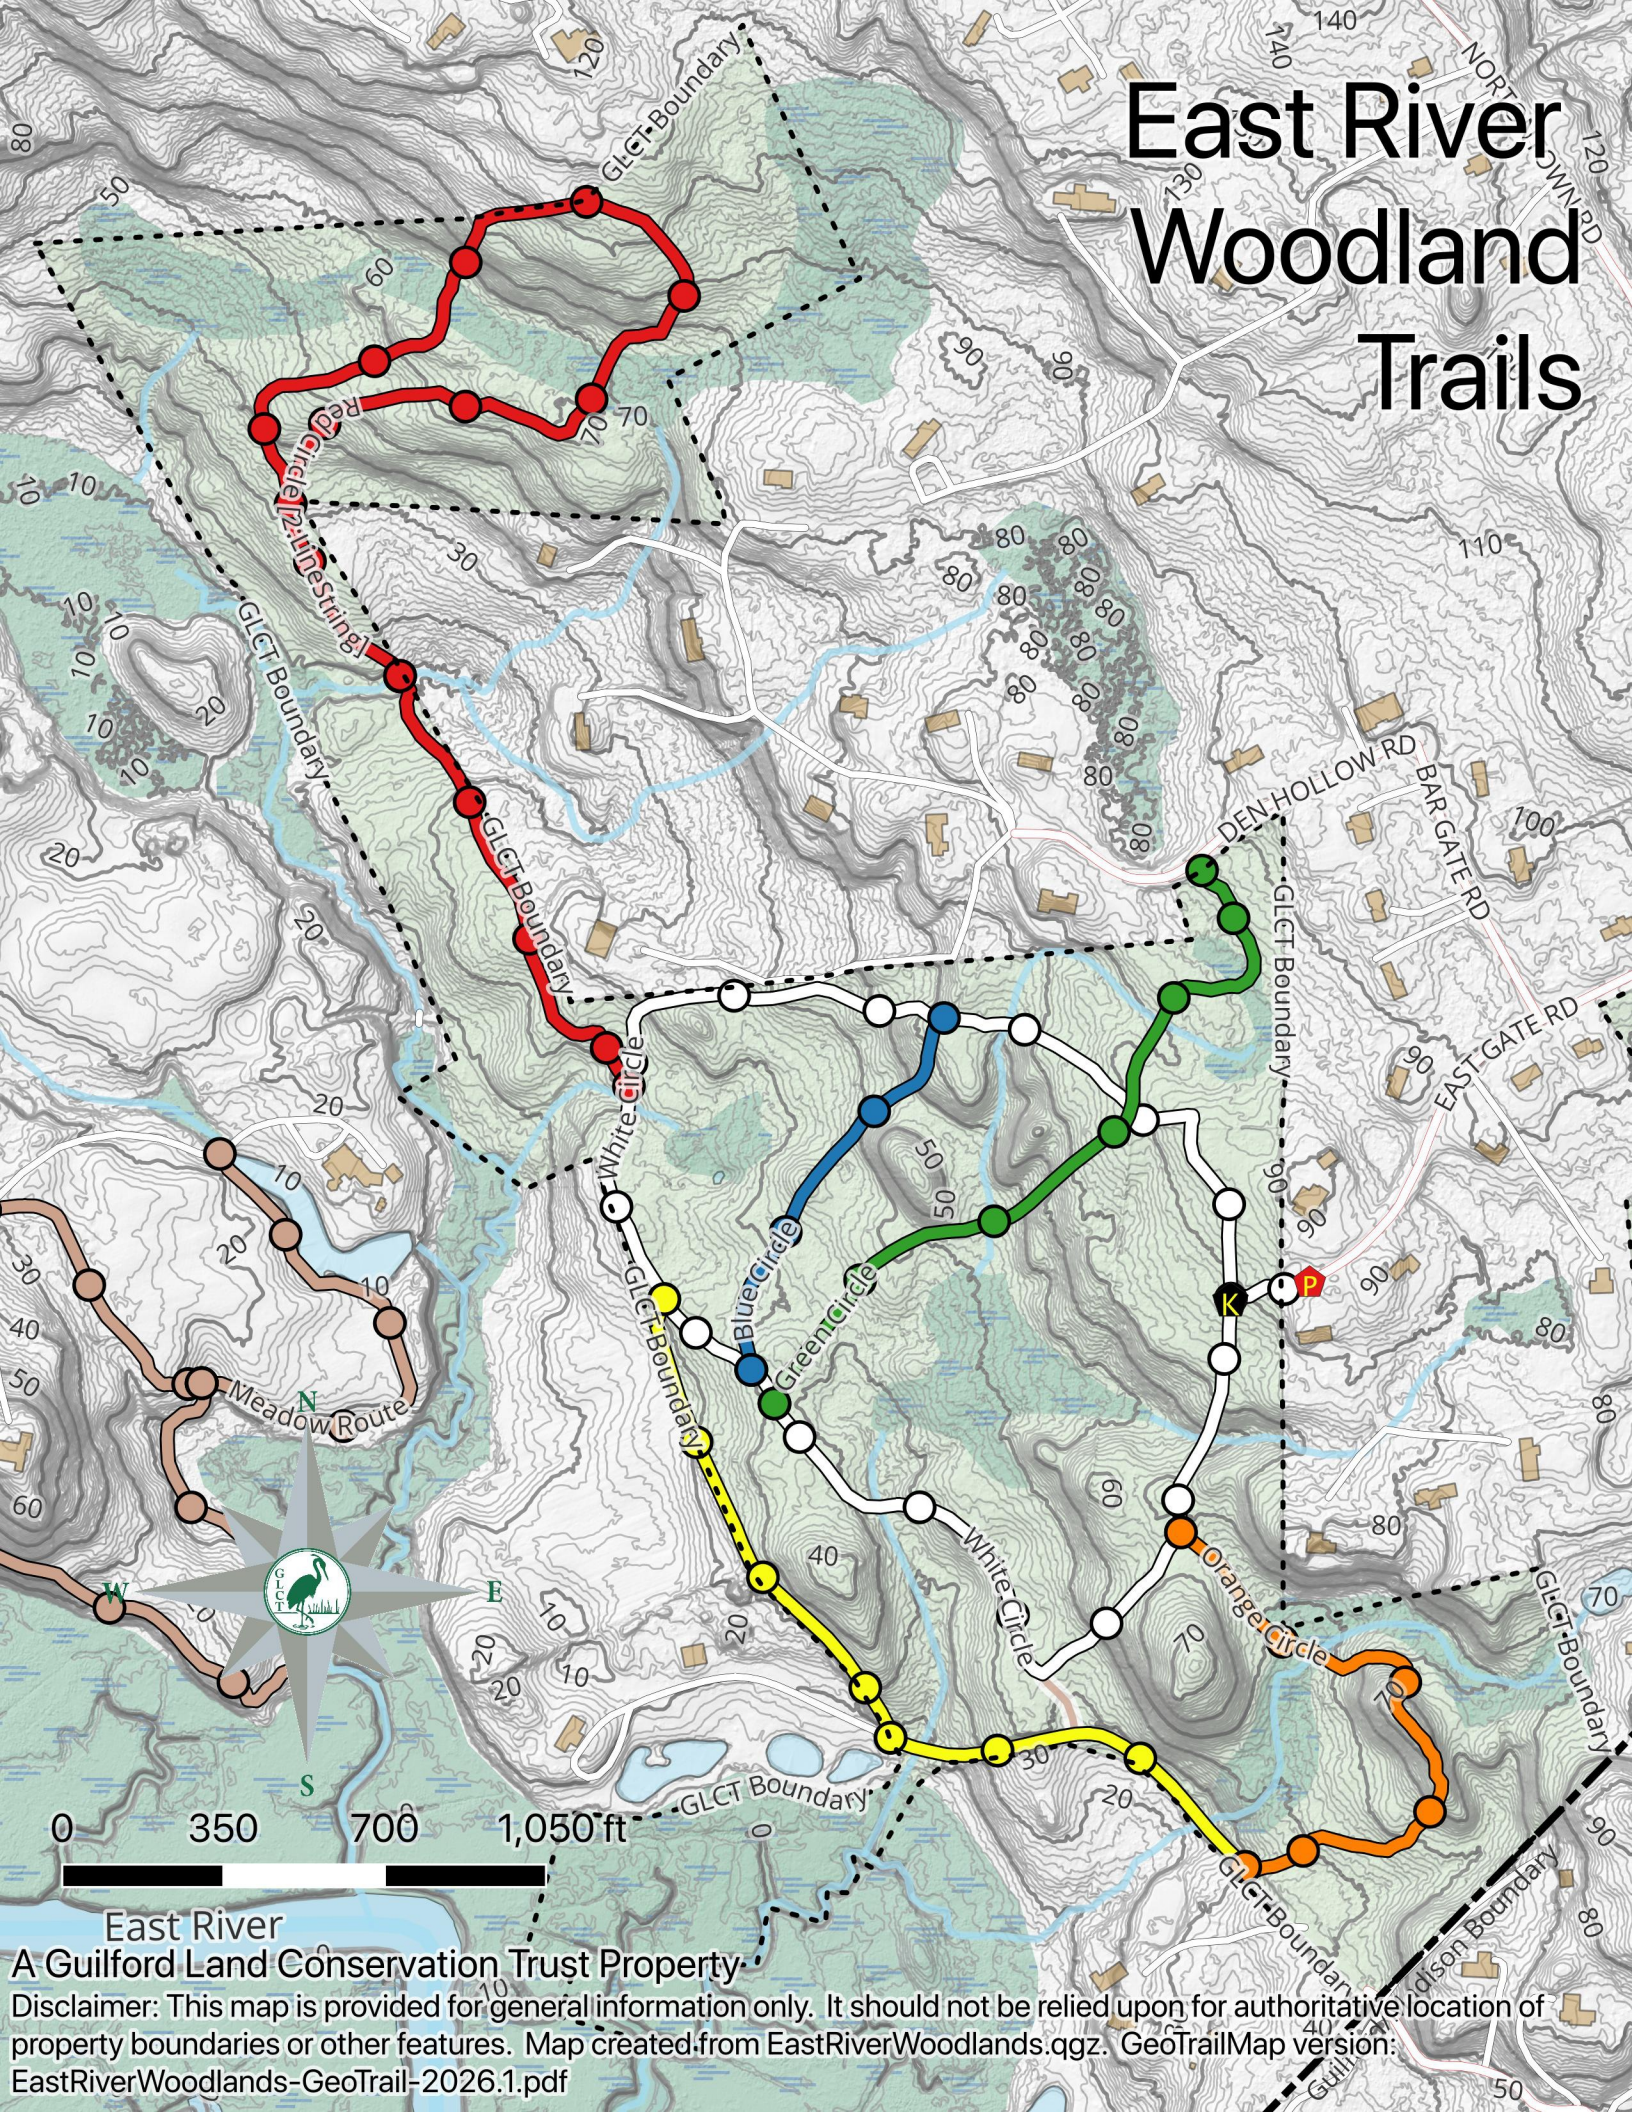

# East River Woodland Trails

East River  
A Guilford Land Conservation Trust Property

Disclaimer: This map is provided for general information only. It should not be relied upon for authoritative location of property boundaries or other features. Map created from EastRiverWoodlands.gqz. GeoTrailMap version: EastRiverWoodlands-GeoTrail-2026.1.pdf